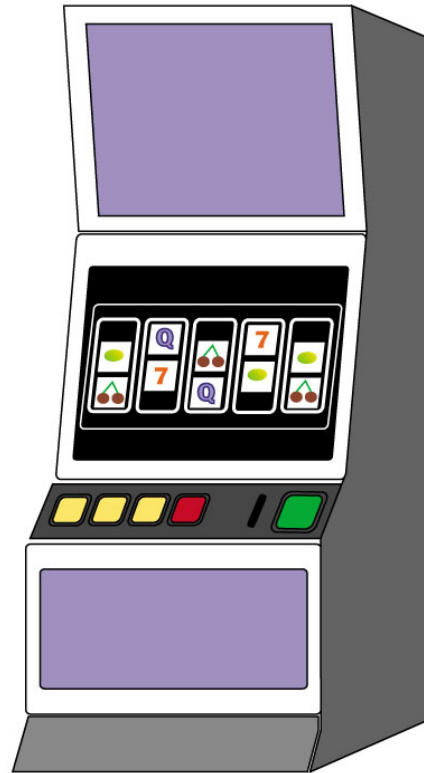

Queensland Gaming Machines

- Electronic Gaming Machine (EGM)

External

Top box -
displays art
work

Video monitor -
displays game and
other information

Button panel

Belly panel -
displays art
work

Internal

Logic (or mother) board
Eprom
Interface card
Fibre optic cables
Coin mechanisms
Bank note acceptors
Lighting tubes etc